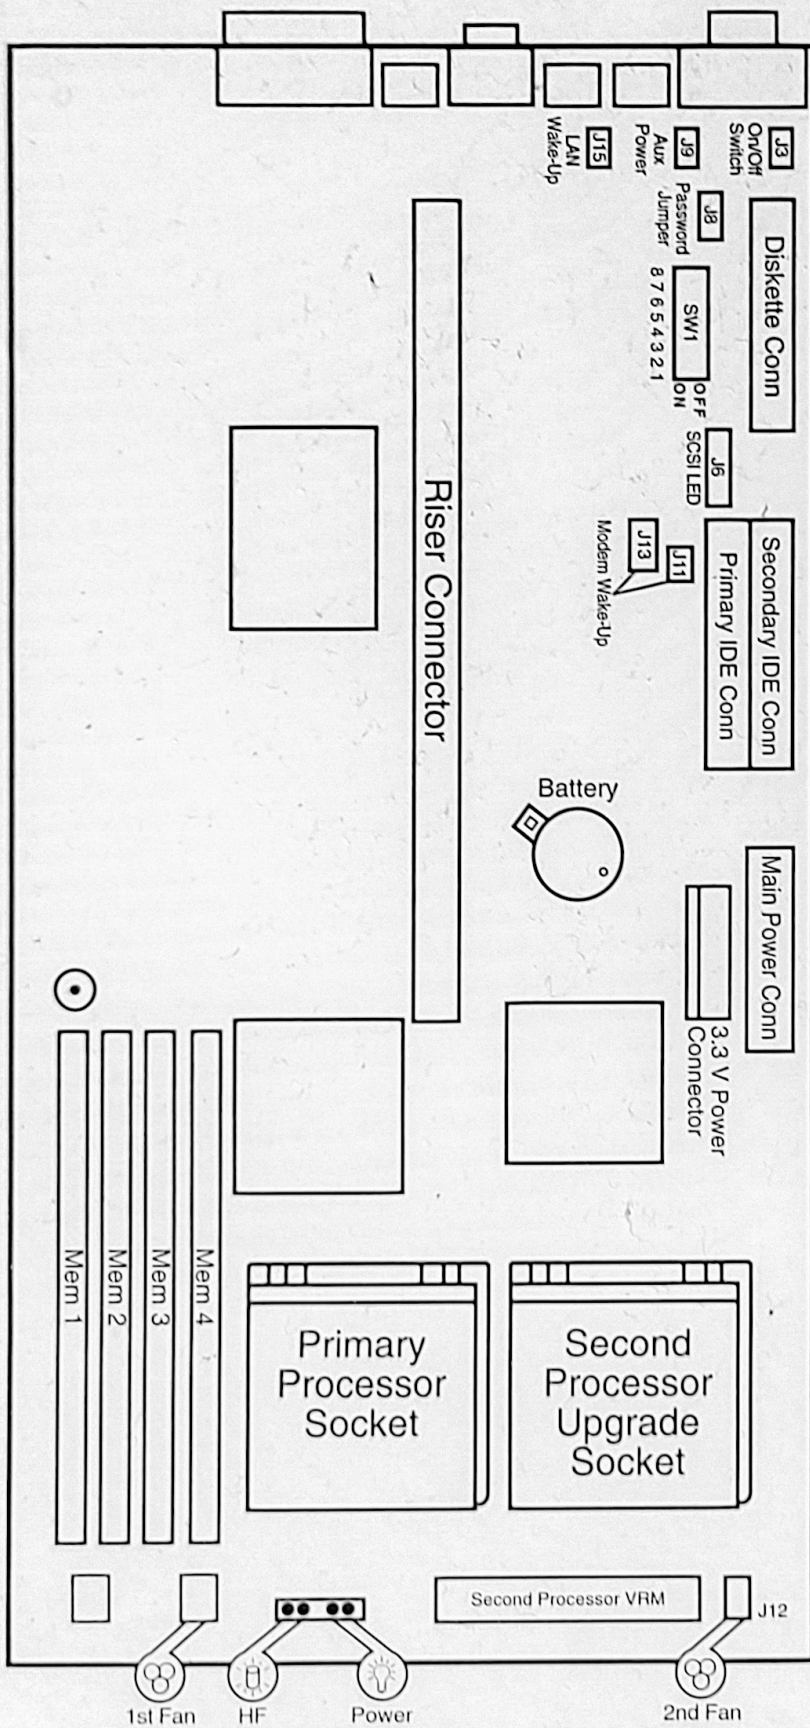

Personal Computer System Board

Switches

Bus/Microprocessor Speed (MHz)

Password Jumper

Memory

Total Memory	Mem 1	Mem 2	Mem 3	Mem 4
16	16	0	0	0
32	32	0	0	0
32	16	16	0	0
48	32	16	0	0
48	16	16	16	0
64	64	0	0	0
64	32	32	0	0
64	32	16	16	0
96	32	32	32	0
128	128	0	0	0
128	64	64	0	0
256	128	128	0	0
256	128	64	64	0
512	128	128	128	128

NOTES: (1) Factory Setting

Refer to installing options manual for device installation and additional memory configurations