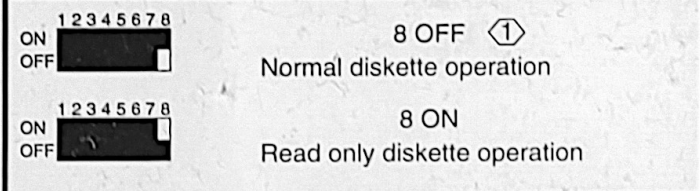

Personal Computer System Board

Switches

Bus/Microprocessor Speed (MHz)

Password Jumper

Memory

Total Memory	Mem 1	Mem 2	Mem 3	Mem 4
16	16	0	0	0
32	32	0	0	0
32	16	16	0	0
48	32	16	0	0
48	16	16	16	0
64	64	0	0	0
64	32	32	0	0
64	32	16	16	0
96	32	32	32	0
128	128	0	0	0
128	64	64	0	0
256	128	128	0	0
256	128	64	64	0
512	128	128	128	128