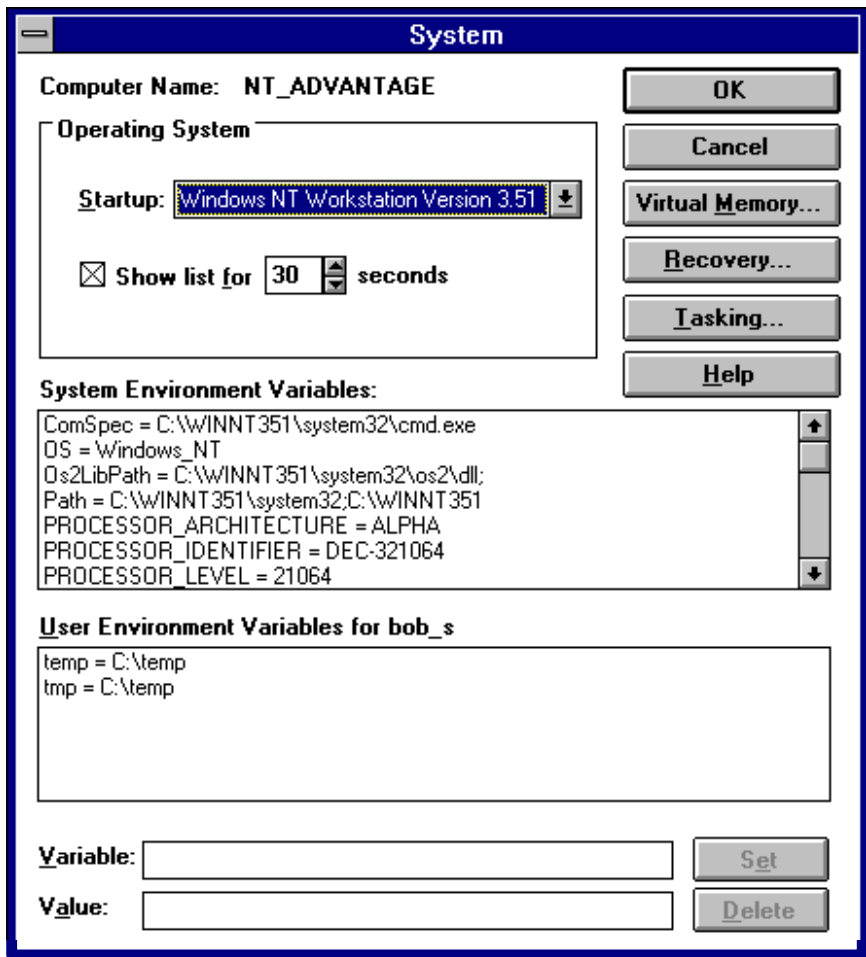

Either click on the OK button or press the Enter key.

Windows NT continues the log on process. Due to the virtual memory condition, Windows NT launches the System applet from the Control Panel group. If the System menu box is covered by the Digital Getting Started screen, click on the Getting Started screen Quit button.