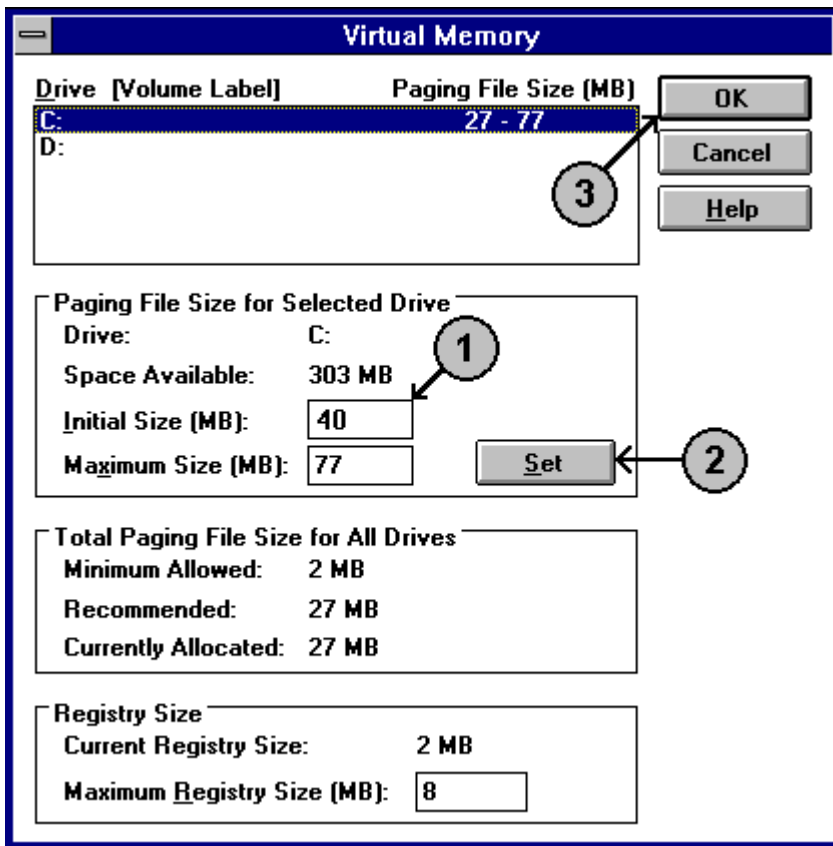

An initial size of at least 40 MB will allow Windows NT to operate without generating the Limited Virtual Memory message.

To change the initial value:

1. Change the value in the Initial Size (MB): box ❶ from 27 to 40.
2. Click the Set button. ❷
3. Click the OK button. ❸
4. Click the System menu box OK button.

The System Setting Change message box is displayed.